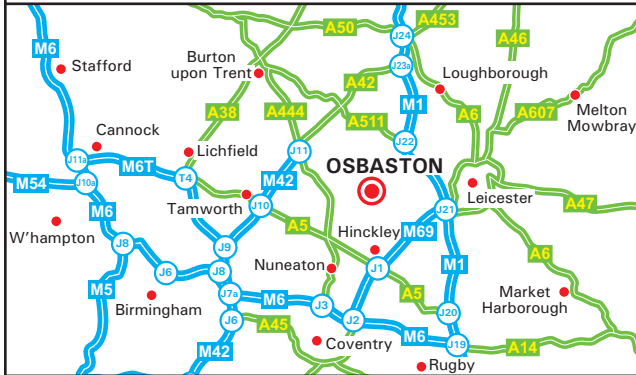

**From M1 / The North**

- Leave the M1 at Junction 23a (signed The South West, Tamworth, Birmingham & A42).
- Join the A42 and continue for 8 miles until the junction with the A511.
- Join the A511 following signs for Coalville.
- Continue for 3 miles until the roundabout junction with the A447.
- Turn right at the roundabout onto the A447 towards Hinckley.
- Remain on the A447 for 6 miles until the junction with Lount Road / Barton Road
- Turn right onto Lount Road and we are located on the left hand side (see inset).

**From M1 / The South**

- Leave the M1 at Junction 18 (signed Hinckley, A5, Rugby & A428).
- Join the A5 and continue for 17 miles until the roundabout junction with the A47.
- At the roundabout take the A47 exit onto Dodwells Road.
- Continue on the A47 for 3 miles, passing over 3 roundabouts.
- Turn left onto the A447 and continue for 7 miles until the junction with Lount Road / Barton Road
- Turn left onto Lount Road and we are located on the left hand side (see inset).

**From M42**

- Leave the M42 at Junction 10 (signed Tamworth, Nuneaton & A5).
- Join the A5 towards Atherstone and Nuneaton and continue for 11 miles until the roundabout junction with the A47.
- Follow directions above "From M1 / The South" point 3.

**From M69**

- Leave the M69 at Junction 1 (signed Hinckley, B4109, Nuneaton & A5). Join the A5 towards Atherstone.
- Continue for 3 miles until the roundabout junction with the A47.
- Follow directions above "From M1/ The South" point 3.